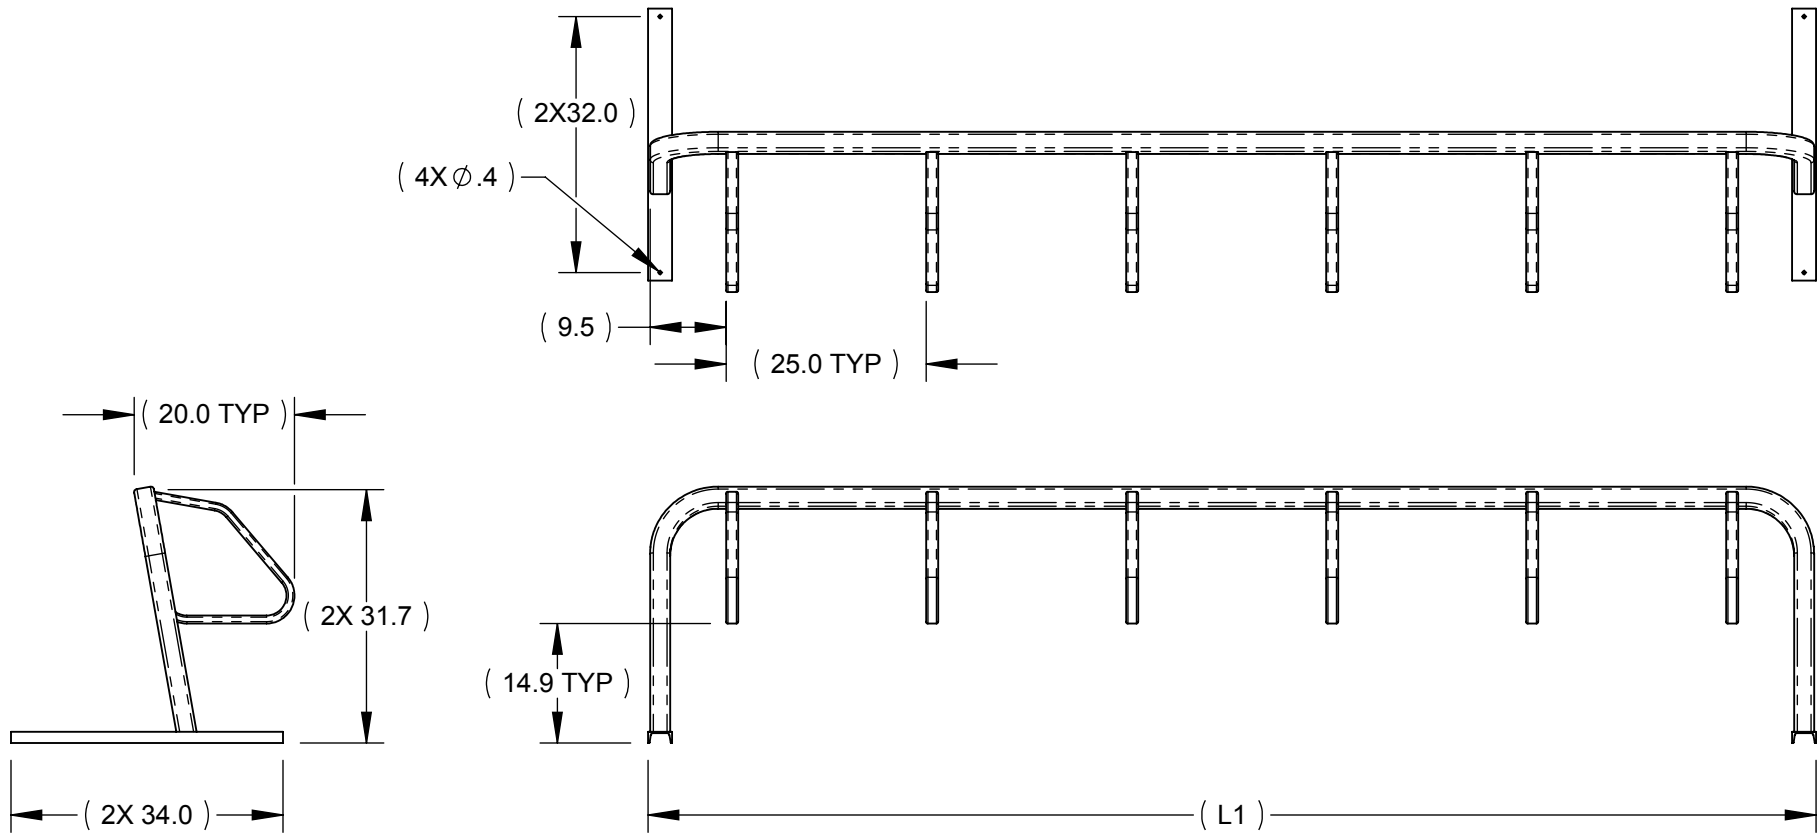

TABULATION					
BLACK P/N	COLOR P/N	GALVANIZED P/N	# OF BIKES	L1 (IN.)	WEIGHT (LBS)
2403	2403C	2403G	3	71.0	102.0
2406	2406C	2406G	4	96.0	121.2
2409	2409C	2409G	5	121.0	140.4
2412	2412C	2412G	6	146.0	159.6