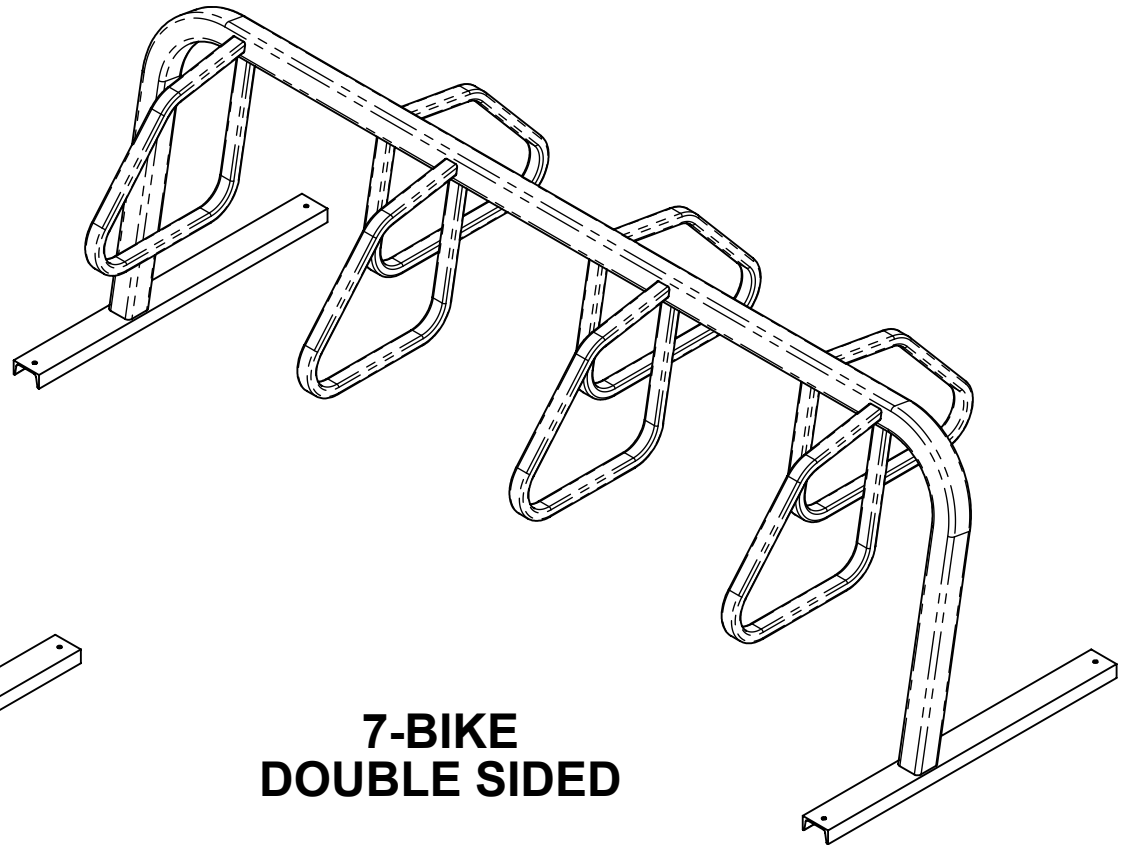

**5-BIKE
DOUBLE SIDED**

**7-BIKE
DOUBLE SIDED**

NOTES:

1. DO NOT SCALE DRAWING.
2. INSTALLATION TO BE COMPLETED IN ACCORDANCE WITH MANUFACTURER'S SPECIFICATIONS.
3. FINISHING OPTIONS INCLUDE SUPER DURABLE POLYESTER POWDERCOAT AND HOT DIP GALVANIZING.
4. SEE WEBSITE OR CATALOG FOR POLYESTER POWDERCOAT COLOR OPTIONS.

TITLE:
CITY RACK, 2400 SERIES, DBL, FS