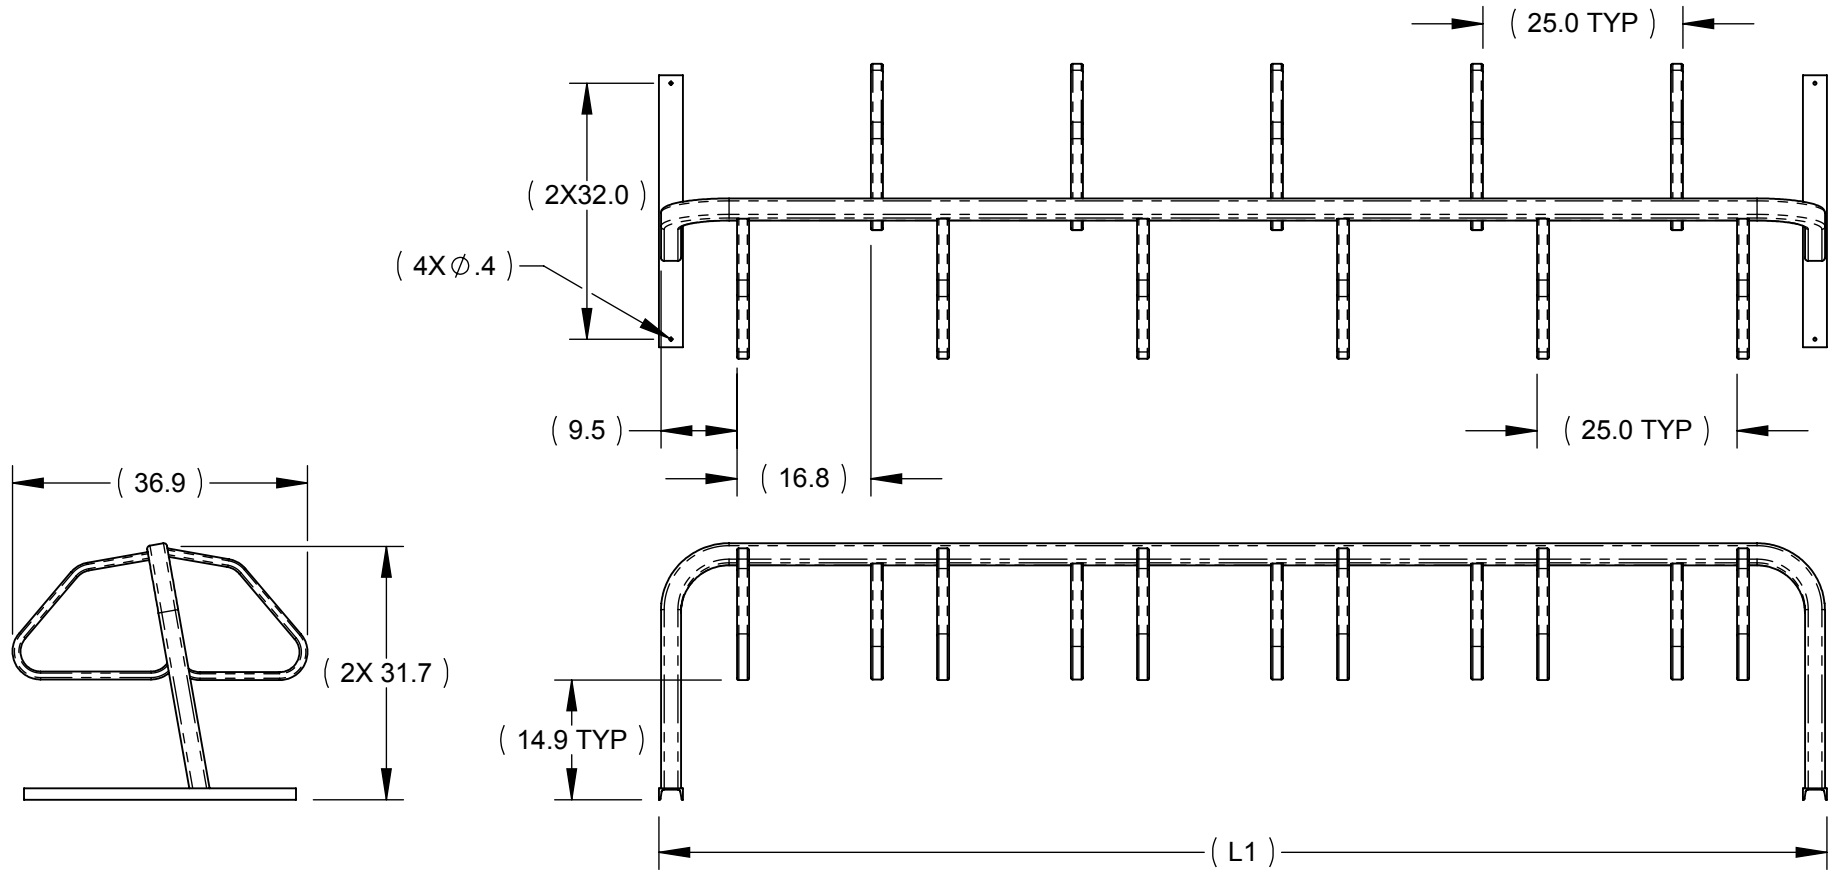

TABULATION					
BLACK P/N	COLOR P/N	GALVANIZED P/N	# OF BIKES	L1	WEIGHT (LBS)
2433	2433C	2433G	5	71.0	118.2
2436	2436C	2436G	7	96.0	145.4
2439	2439C	2439G	9	121.0	172.7
2442	2442C	2442G	11	146.0	199.9