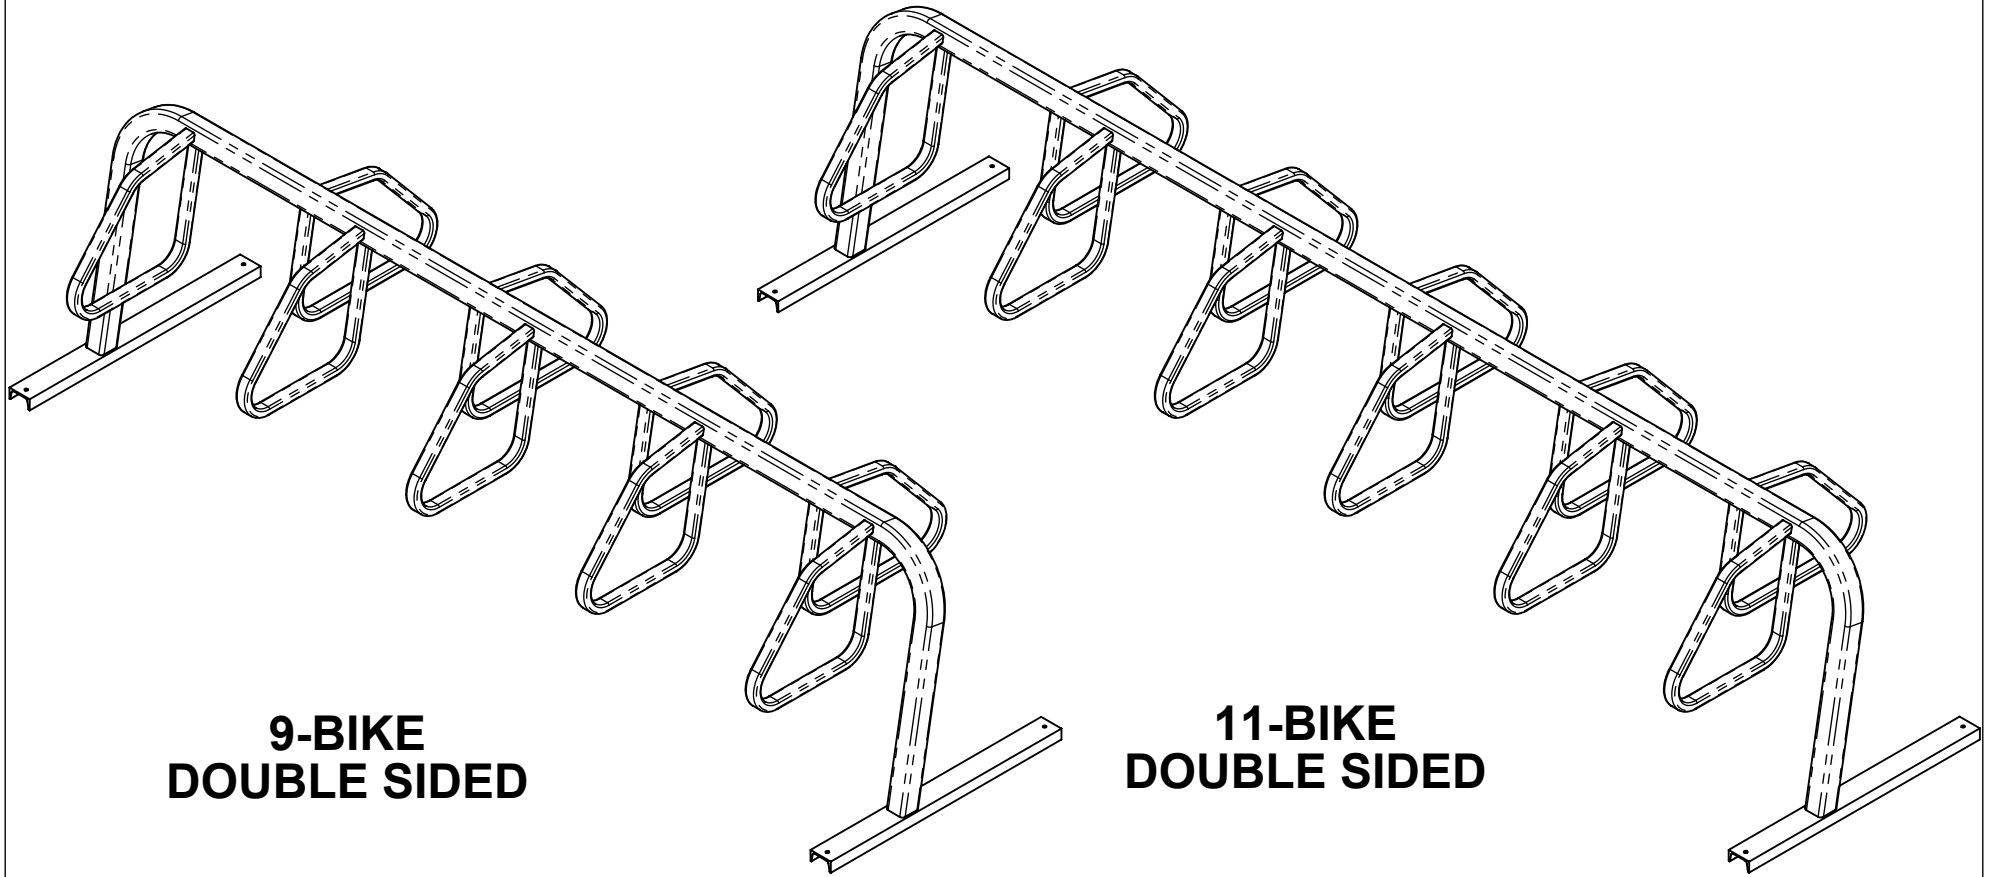

**9-BIKE
DOUBLE SIDED**

**11-BIKE
DOUBLE SIDED**

SARIS
CYCLING GROUP

WE BRING CYCLING TO LIFE.

SARIS CYCLING GROUP

5253 VERONA RD., MADISON WI. 53711
1-800-783-7257 / 1-608-274-1702
WWW.SARISPARKING.COM

THE INFORMATION CONTAINED IN THIS DRAWING IS THE SOLE PROPERTY OF SARIS CYCLING GROUP ANY REPRODUCTION IN PART OR WHOLE WITHOUT THE WRITTEN PERMISSION OF SARIS CYCLING GROUP IS PROHIBITED.

TITLE:
CITY RACK, 2400 SERIES, DBL, FS