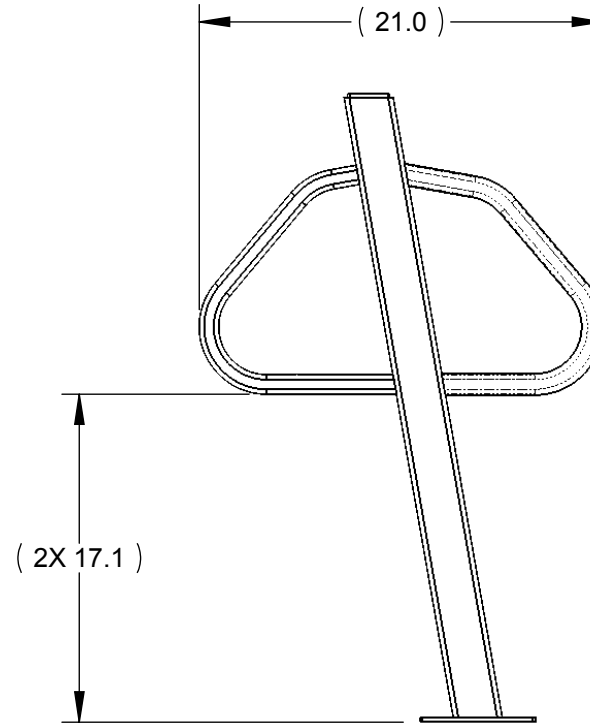

**FLANGE MOUNT  
PAINTED**

**FLANGE MOUNT  
GALVANIZED**

NOTES:

1. DO NOT SCALE DRAWING.
2. INSTALLATION TO BE COMPLETED IN ACCORDANCE WITH MANUFACTURER'S SPECIFICATIONS.
3. WEIGHT IS RACK ONLY, NOT TO BE CONSIDERED AS SHIPPING WEIGHT.
4. FINISHING OPTIONS INCLUDE SUPER DURABLE POLYESTER POWDERCOAT AND HOT DIP GALVANIZING.
5. SEE WEBSITE OR CATALOG FOR POLYESTER POWDERCOAT COLOR OPTIONS.

| TABULATION |           |                |              |
|------------|-----------|----------------|--------------|
| BLACK P/N  | COLOR P/N | GALVANIZED P/N | WEIGHT (LBS) |
| 2451       | 2451C     | 2451G          | 21.3         |