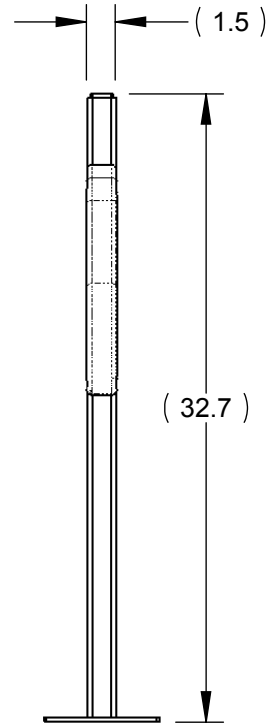

**FLANGE MOUNT  
PAINTED**

**FLANGE MOUNT  
GALVANIZED**

NOTES:

1. DO NOT SCALE DRAWING.
2. INSTALLATION TO BE COMPLETED IN ACCORDANCE WITH MANUFACTURER'S SPECIFICATIONS.
3. WEIGHT IS RACK ONLY, NOT TO BE CONSIDERED AS SHIPPING WEIGHT.
4. FINISHING OPTIONS INCLUDE SUPER DURABLE POLYESTER POWDERCOAT AND HOT DIP GALVANIZING.
5. SEE WEBSITE OR CATALOG FOR POLYESTER POWDERCOAT COLOR OPTIONS.

| TABULATION |           |                |              |
|------------|-----------|----------------|--------------|
| BLACK P/N  | COLOR P/N | GALVANIZED P/N | WEIGHT (LBS) |
| 2451       | 2451C     | 2451G          | 21.3         |